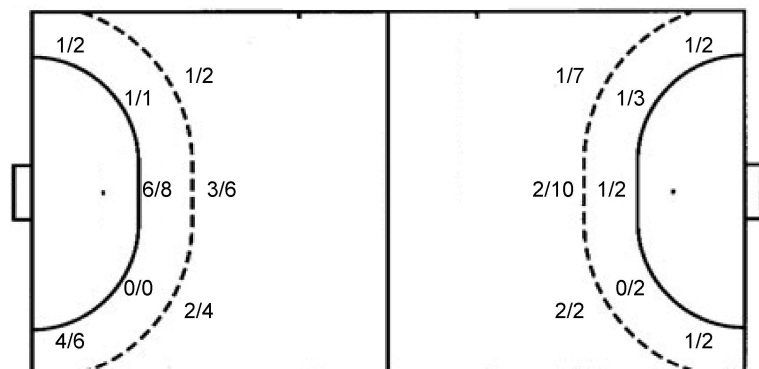

Liga Florilor MOL 25-26

8. round

Match Team Statistics

HC Dunarea Braila 34 - 20 CS HC Zalau

1.11.2025. 17:30

Match No.

(17 - 11) (17 - 9)

Attendance: 1105

Sala Polivalenta Danubius

Referees: Constantin Balan (ROU) / Ionut Savin (ROU)

Shot distribution by player

2 M. Lixandroiu

		1/1
2/2		2/2

1 post

4 A. Olek

		1/1
	0/1	
1/1		

10 D. Milosavljevic

1 post

21 M. Cotet

2/2		1/1

22 C. Raicea

24 E. Rosu

2/3		
1/1		0/1

27 L. Gonzalez Ortega

1/1		0/1

35 V. Kirdiasheva

0/1		3/4

1 post

40 D. Michalak

		0/1
		2/2

55 O. Bors

1/1		1/1

0/1 lob

70 A. Popa

2/2		1/1

77 M. Mohamed

		1/1

1 miss. 1/1 lob

88 A. Janjusevic

3/3		
1/1		2/3

1 post

99 M. Gonzalez Alvarez

1/1		
1/1		0/1

1 miss.

TOTAL

7/9		6/8
	0/1	
11/11		9/13

4 post 2 miss. 1/2 lob

Saves distribution goalkeepers

1 E. Serban

1/2	0/1	2/4
2/2	1/1	2/2
2/4		4/11

44 K. Trusova

0/2	1/1	
0/1		
0/2		1/2

TOTAL

1/4	1/2	2/4
2/3	1/1	2/2
2/6		5/13

Shots by position

ATTACK

DEFENSE

7m penalties 2/2
Fastbreak 3/3
Breakthrough 11/16
Long dist. 0/0

7m penalties 7/12
Fastbreak 2/2
Breakthrough 1/2
Long dist. 1/1

Shooting statistics

Position	Goals	Sav.	Miss.	Post	Blk.	Total	%
Back (9m)	6	4	1	1	0	12	50
Line (6m)	7	2	0	0	0	9	78
Wing	5	2	1	0	0	8	63
7m penalties	2	0	0	0	0	2	100
Fastbreak	3	0	0	0	0	3	100
Breakthrough	11	2	0	3	0	16	69
Total	34	10	2	4	0	50	68

Jersey number Tot. Total shooting 6m 6m (line) shooting 9m 9m shooting Wng Wing shooting FB Fastbreak sh. 7m 7m penalty sh.
Brk. Breakthrough sh. LD Long distance sh. As. Assists PC Pass clear chance E7 Earned 7m pen. TF Technical faults St. Steals
2m 2m punishments C7. Committed 7m E2 Earned 2m pun. YC. Yellow cards R/B Red/Blue cards Blk. Blocks S Starting Line-up

Handball statistics and livescore by Toma-soft ltd (www.toma-soft.hr)