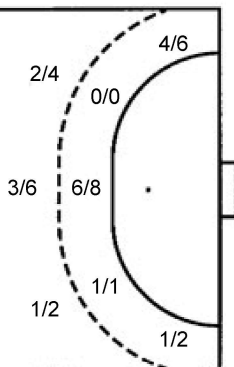

16 A. Nastasa

2/7		2/6
	1/1	
0/7		3/10

TOTAL

2/9		2/8
	1/1	
0/11		4/13

Shots by position

ATTACK

7m penalties 7/12
Fastbreak 2/2
Breakthrough 1/2
Long dist. 1/1

DEFENSE