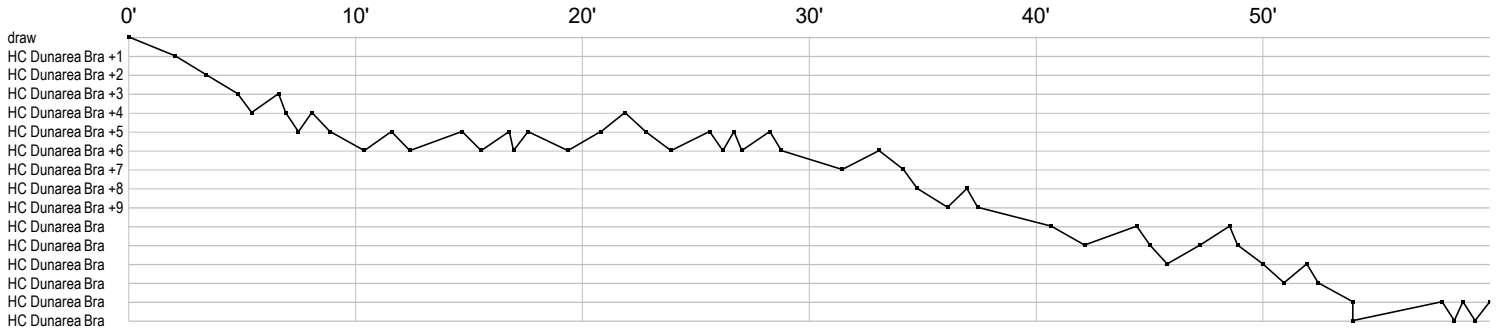

Liga Florilor MOL 25-26

8. round

Match Team Statistics

HC Dunarea Braila 34 - 20 CS HC Zalau

1.11.2025. 17:30

Match No.

(17 - 11) (17 - 9)

Attendance: 1105

Sala Polivalenta Danubius

Referees: Constantin Balan (ROU) / Ionut Savin (ROU)

HC Dunarea Braila

1 Serban E	s s s sr r s s r s r r r as sr rs s s sr r r s s r as r	r
2 Lixandriou M	f g g	g x 2 g t a c g a
4 Olek A		g g c
10 Milosavljevic	c c f t	
21 Cotet M	g i g	e a xg
22 Raicea C	2c	c
24 Rosu E	f y c g f e	g g
27 Gonzalez	c	x
35 Kirdiasheva V	f f f t	g t g
40 Michalak D	g c g	f
44 Trusova K	r	r s r s r r
55 Bors O	f	g g
70 Popa A	a g g	a 2c g a
77 Mohamed M	g f i	g
88 Janjusevic A	t f t g g g	ft g bg cg
99 Gonzalez		g f t g f a

CS HC Zalau

1 Nita I	r rs r r s rr	
3 Nita A	ei g f	t i g f
5 Ciubotaru M	t f 2 f	f gf f f f f
6 Danilescu I		
8 Sava I	f f	e g
9 Marginean A		g
10 Orsivsi A	g g g	g t f t g
11 Verdes M	e c t g e ft	t t t ft
12 Rus S		rr r r
14 Jlezi M		f f te e e
15 Ben Abdallah	f	bg f g f g t t f g
16 Nastasa A	s r r r s r sr s r s r r r r r r s rr r r r r s r r s r r r r	
18 Vintila B	f e g	f 2 f
19 Iordache A	e f f e	bg g c ie g b

In game	g Goal scored	f Missed shot	a Assist	t Technical faults	b Steal
2 2min suspension	e Eearned 7m	c Committed 7m	y Yellow card	r Red Card	k Blue card
i Eearned 2min.	x Block	4 4min suspension	p Pass for clear chance	s Saved shot	r Received goal