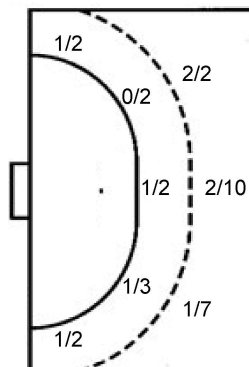

16 A. Nastasa

2/7		2/6
	1/1	
0/7		3/10

TOTAL

2/9		2/8
	1/1	
0/11		4/13

Shots by position

ATTACK

7m penalties 7/12
Fastbreak 2/2
Breakthrough 1/2
Long dist. 1/1

DEFENSE